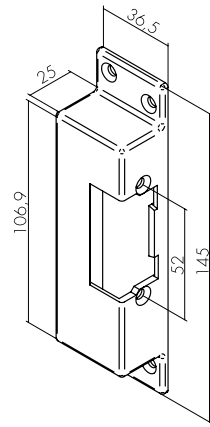

Reversible

84 GREY
CHROME
BRASS