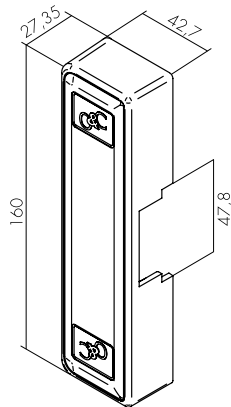

92 INOX
3mm

BOXES

Reversible

80 GREY

Reversible

81 GREY

Reversible

84 GREY
CHROME
BRASS

Reversible

82 BLACK

Reversible

83 BLACK + C83

Reversible

85 BLACK + BASE + C83

Shim kit for
box 83/85

C83